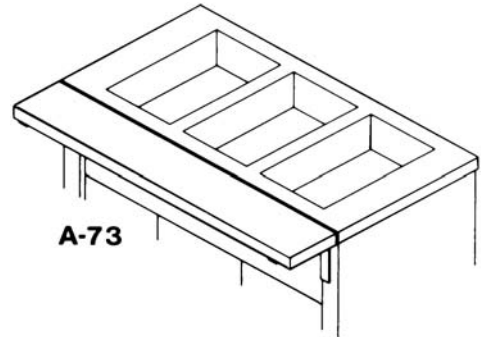

Accessories for Cold Food Caddys

Workshelf	Ship Wt. / Lbs.	Price
A-72 for 2 Well, 26" Wide Model	9	$ 904.00
A-73 for 3 Well, 26" Wide Model	12	939.00
A-74 for 4 Well, 26" Wide Model	15	973.00
A-71 for 5 Well, 26" Wide Model	18	1,005.00
A-90 for 2 Well, 18" Wide Model	9	939.00
A-91 for 3 Well, 18" Wide Model	12	987.00

Push Handle	Ship Wt. / Lbs.	Price
A-15 for 26" Wide Unit	3	364.00
A-16 for 18" Wide Unit	2	364.00

Undershelf	Ship Wt. / Lbs.	Price
A-92 for 2 Well, 26" Wide Model	9	779.00
A-93 for 3 Well, 26" Wide Model	12	877.00
A-94 for 4 Well, 26" Wide Model	15	973.00
A-97 for 5 Well, 26" Wide Model	18	1,069.00
A-95 for 2 Well, 18" Wide Model	9	787.00
A-96 for 3 Well, 18" Wide Model	12	883.00

Overshelf	Ship Wt. / Lbs.	Price
A-64 for 2 Well, 26" Wide Model	8	1,064.00
A-65 for 3 Well, 26" Wide Model	10	1,101.00
A-66 for 4 Well, 26" Wide Model	12	1,141.00
A-63 for 5 Well, 26" Wide Model	14	1,181.00
A-86 for 2 Well, 18" Wide Model	8	1,101.00
A-87 for 3 Well, 18" Wide Model	10	1,243.00

Sneeze Protector (includes Overshelf)	Ship Wt. / Lbs.	Price
A-60 for 2 Well, 26" Wide Model	10	2,112.00
A-61 for 3 Well, 26" Wide Model	13	2,197.00
A-62 for 4 Well, 26" Wide Model	16	2,278.00
A-83 for 5 Well, 26" Wide Model	19	2,363.00
A-84 for 2 Well, 18" Wide Model	12	2,197.00
A-85 for 3 Well, 18" Wide Model	13	2,477.00

Accessories (Optional Extra)	Ship Wt. / Lbs.	Price
ACC-52 Replacement Corner Bumpers (4)	1	158

A-73