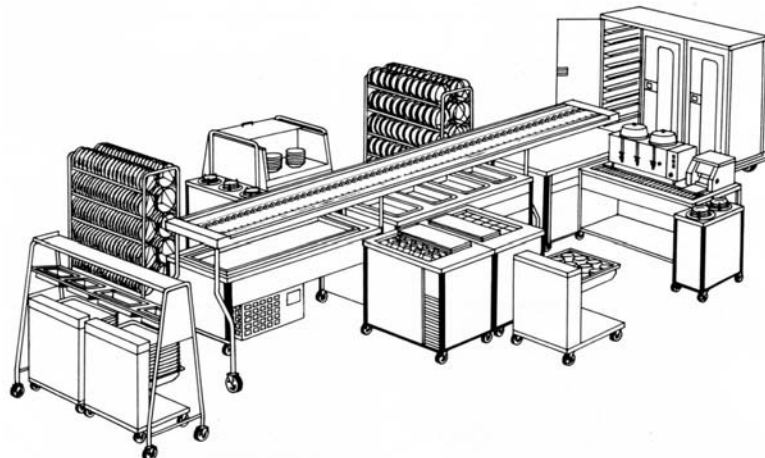

Effective January 1, 2016

Tray Makeup Conveyors Feature Availability Checklist

For XL-Easy Reach, XL-1C, XL-2C and XL-U, please consult factory.

Add = Available, Add to base price n/a = Not Available Std = Standard Spec = Available, consult factory

Feature	RCF	SM-10	SWF	TM-10	TR-10	XL-1	XL-2	XL-S	XL-R
Stationary Model	Std	Std	Std	Std	Std	Std	Std	Std	Std
Mobile Model	Add	Add	Add	Spec	Add	Add	Add	Add	Add
Variable Speed Drive	n/a	Std	n/a	Std	Std	Std	Std	n/a	n/a
Drive Voltage Other Than 120V	n/a	Spec	n/a	Spec	Spec	Spec	Spec	n/a	n/a
Beltwasher, Automatic	n/a	n/a	n/a	Std	n/a	n/a	n/a	n/a	n/a
Beltwasher, Recirculating	n/a	n/a	n/a	Add	n/a	n/a	n/a	n/a	n/a
Beltwasher, Detergent Injection	n/a	n/a	n/a	Add	n/a	n/a	n/a	n/a	n/a
Wireway (Add Outlets)	Add	Add	Add	Std	Add	Add	Add	Add	Add
Cord and Plug (Mobile Only)	Add	Add	Add	Spec	Add	Add	Add	Add	Add
90 Degree Turn	Spec	n/a	Spec	Spec	Spec	Spec	Spec	Spec	Spec
T-565 Starter	Add	Add	Add	Add	Add	Add	Add	Add	Add
T-566 Starter	Add	Add	Add	Add	Add	Add	Add	Add	Add
ACC-2010 Side Shelf	Add	Add	Add	Add	Add	Add	Add	Add	Add
ACC-6015 Overshelf	Add	Add	Add	Add	Add	Add	Add	Add	Add
Bolted Field Joint	Add	Add	Add	Add	Add	Add	Add	Add	Add
Limit Switch	n/a	Std	n/a	Std	Std	Std	Std	n/a	n/a
Skirting	n/a	Add	n/a	Std	Std	n/a	n/a	n/a	n/a
Fluorescent Lights	n/a	n/a	n/a	n/a	n/a	Add	Add	Add	Add