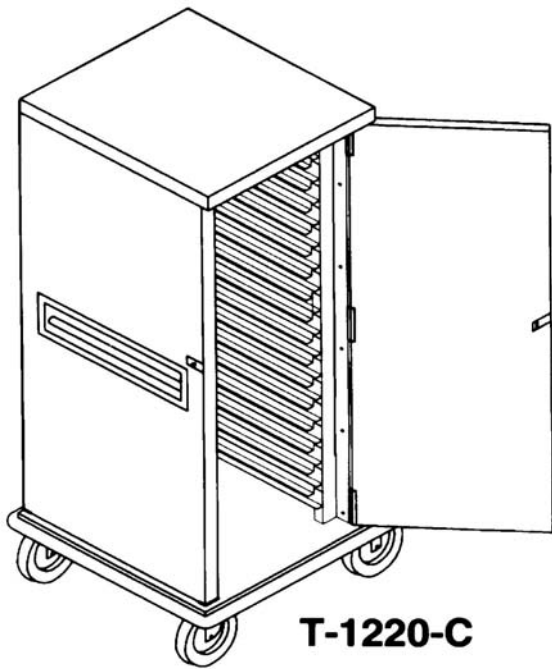

**Transfer and Storage Equipment
for Correctional Institutions**

Utility Caddy		Ship Wt. / Lbs.	Price
T-202-C	Two Shelf, Open Type	230	$ 2,546.00

Pan Transport Cabinet		Ship Wt. / Lbs.	Price
T-1220-C	Capacity, 36 pans	500	6,510.00

Vertical Tray Drying Rack		Ship Wt. / Lbs.	Price
T-1310-C	Capacity, 112 trays	350	5,500.00

T-1220-C