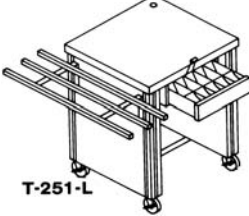

Transfer and Storage Equipment

page 5 of 6

Revolving Pot Rack (Only)	Ship Wt. / Lbs.	Price
T-247-P Pot rack	50	$ 1,658.00

Utensil Caddy		
T-247 Caddy for utensils with revolving pot rack	140	3,590.00

Kitchen Caddy		
T-249-A Kitchen Caddy	229	2,101.00
Upon request, this model is available on legs instead of casters at the same price.		

Rack Caddy for Cups, Bowls and Glasses		
T-50 Rack Caddy	43	962.00
Accessories (Optional Extra)		
ACC-38 Circular bumpers (4)	4	138.00

Bussing Caddy		
T-209 Bussing Caddy, including all accessories listed in catalog	97	1,734.00
T-214 Bussing Caddy	107	2,936.00
Accessories (Optional Extra)		
ACC-38 Circular bumpers (4)	4	138.00
PL-1520 Plastic dish box	2	74.00

Cashier Caddys		
T-251-L Tray Slide on left	143	5,200.00
T-251-R Tray Slide on right	143	5,200.00
T-251-L-R Tray Slide on both sides	168	6,130.00
T-256-L Tray Slide on left	143	5,066.00
T-256-R Tray Slide on right	143	5,066.00
T-256-L-R Tray Slide on both sides	168	5,999.00

Condiment Caddys		
T-330 Condiment Caddy, mobile	100	4,176.00
T-331 Condiment Caddy, table model	20	2,278.00
Both models include 6 plastic condiment jars		
Accessories (Optional Extra)		
ACC-36 Napkin dispenser (each)	1	114.00
ACC-37 Auxiliary fold away shelf	23	416.00
ACC-38 Circular bumpers (4)	4	138.00
ACC-39 Ladle (each)	1	52.00
ACC-40 Nameplate (each)	1	41.00

Prices are subject to change without notice, and are F.O.B. Bridgeport, N.J. Weights shown are approximate.