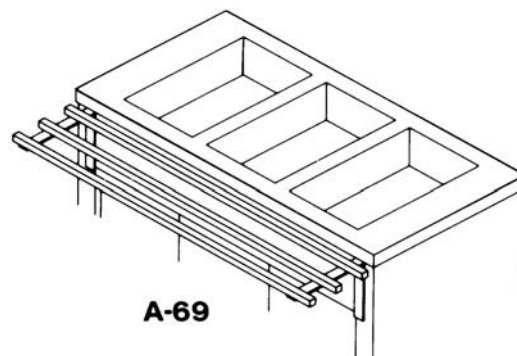

Manifolded Drains			
A-98	Manifolded Drains, base price		469.00
Add, per well		3	356.00

A-73

A-3

A-6

A-69

Accessories for Hot Food Caddys

page 2 of 2

Overshelf		Ship Wt. / Lbs.	Price
A-64	for 2 Well, 26" Wide Model	8	\$ 1,064.00
A-65	for 3 Well, 26" Wide Model	10	1,101.00
A-66	for 4 Well, 26" Wide Model	12	1,141.00
A-63	for 5 Well, 26" Wide Model	14	1,181.00
A-86	for 2 Well, 18" Wide Model	8	1,101.00
A-87	for 3 Well, 18" Wide Model	10	1,243.00