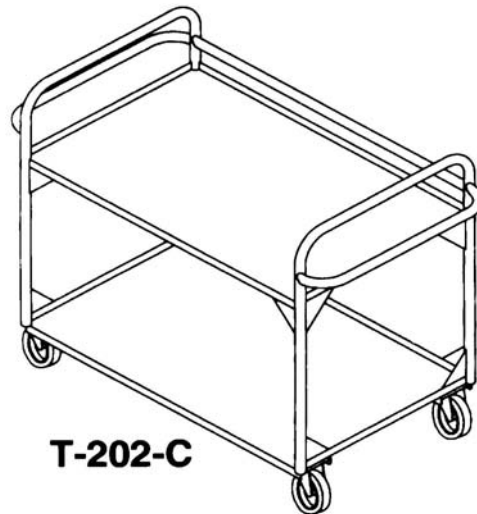

Pan Transport Cabinet		Ship Wt. / Lbs.	Price
T-1220-C	Capacity, 36 pans	500	6,510.00

Vertical Tray Drying Rack		Ship Wt. / Lbs.	Price
T-1310-C	Capacity, 112 trays	350	5,500.00

T-1310-C

T-1220-C

T-202-C

Accessories - Complete Listing