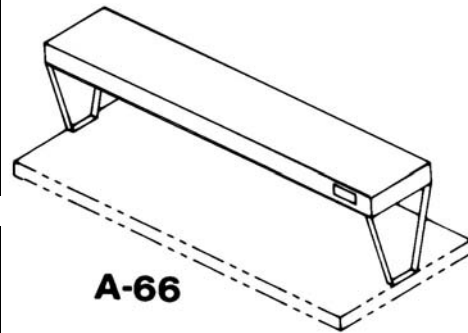

Accessories for Cold Food Caddys

Workshelf	Ship Wt. / Lbs.	Price
A-72 for 2 Well, 26" Wide Model	9	$ 904.00
A-73 for 3 Well, 26" Wide Model	12	939.00
A-74 for 4 Well, 26" Wide Model	15	973.00
A-71 for 5 Well, 26" Wide Model	18	1,005.00
A-90 for 2 Well, 18" Wide Model	9	939.00
A-91 for 3 Well, 18" Wide Model	12	987.00

Push Handle	Ship Wt. / Lbs.	Price
A-15 for 26" Wide Unit	3	364.00
A-16 for 18" Wide Unit	2	364.00

Undershelf	Ship Wt. / Lbs.	Price
A-92 for 2 Well, 26" Wide Model	9	779.00
A-93 for 3 Well, 26" Wide Model	12	877.00
A-94 for 4 Well, 26" Wide Model	15	973.00
A-97 for 5 Well, 26" Wide Model	18	1,069.00
A-95 for 2 Well, 18" Wide Model	9	787.00
A-96 for 3 Well, 18" Wide Model	12	883.00

Overshelf	Ship Wt. / Lbs.	Price
A-64 for 2 Well, 26" Wide Model	8	1,064.00
A-65 for 3 Well, 26" Wide Model	10	1,101.00
A-66 for 4 Well, 26" Wide Model	12	1,141.00
A-63 for 5 Well, 26" Wide Model	14	1,181.00
A-86 for 2 Well, 18" Wide Model	8	1,101.00
A-87 for 3 Well, 18" Wide Model	10	1,243.00

Sneeze Protector (includes Overshelf)	Ship Wt. / Lbs.	Price
A-60 for 2 Well, 26" Wide Model	10	2,112.00
A-61 for 3 Well, 26" Wide Model	13	2,197.00
A-62 for 4 Well, 26" Wide Model	16	2,278.00
A-83 for 5 Well, 26" Wide Model	19	2,363.00
A-84 for 2 Well, 18" Wide Model	12	2,197.00
A-85 for 3 Well, 18" Wide Model	13	2,477.00

Accessories (Optional Extra)	Ship Wt. / Lbs.	Price
ACC-52 Replacement Corner Bumpers (4)	1	158

A-66