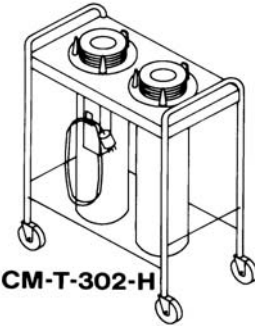

CADDY MAGIC™ Self-Leveling Dispensers Heated - Open Style for Plates, Bowls, and Saucers

Caster brakes (pair) are standard for all heated models.

Two Dispensers	Max. Dish Dia.	Ship Wt. / Lbs.	Price
CM-T-102-H	5 3/4"	70	$ 4,354.00
CM-T-202-H	7 1/4"	80	4,394.00
CM-T-302-H	9 1/2"	90	4,436.00
CM-T-402-H	10 1/8"	100	4,478.00
CM-T-502-H	12"	110	4,872.00

Three Dispensers Slim Line			
CM-T-103-H	5 3/4"	75	5,947.00
CM-T-203-H	7 1/4"	80	6,306.00
CM-T-303-H	9 1/2"	90	6,551.00
CM-T-403-H	10 1/8"	100	6,796.00
CM-T-503-H	12"	110	7,040.00

Three Dispensers Staggered			
CM-TQ-103-H	5 3/4"	75	5,947.00
CM-TQ-203-H	7 1/4"	80	6,306.00
CM-TQ-303-H	9 1/2"	90	6,551.00
CM-TQ-403-H	10 1/8"	100	6,796.00
CM-TQ-503-H	12"	110	7,040.00

Four Dispensers			
CM-T-104-H	5 3/4"	80	7,775.00
CM-T-204-H	7 1/4"	90	7,846.00
CM-T-304-H	9 1/2"	100	7,915.00
CM-T-404-H	10 1/8"	110	7,986.00
CM-T-504-H	12"	120	8,056.00

Accessories (Optional Extra)			
ACC-38 Circular bumpers (4)		4	138.00
ACC-56 Cylinder dome cover, transparent		1	185.00
ACC-63 5" casters in lieu of 4"		2	138.00