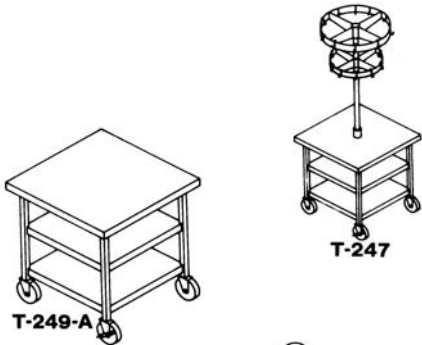

Transfer and Storage Equipment

page 5 of 6

Revolving Pot Rack (Only)	Ship Wt. / Lbs.	Price
T-247-P Pot rack	50	$ 1,658.00

Utensil Caddy		
T-247 Caddy for utensils with revolving pot rack	140	3,590.00

Kitchen Caddy		
T-249-A Kitchen Caddy	229	2,101.00
Upon request, this model is available on legs instead of casters at the same price.		

Rack Caddy for Cups, Bowls and Glasses		
T-50 Rack Caddy	43	962.00
Accessories (Optional Extra)		
ACC-38 Circular bumpers (4)	4	138.00

Bussing Caddy		
T-209 Bussing Caddy, including all accessories listed in catalog	97	1,734.00
T-214 Bussing Caddy	107	2,936.00
Accessories (Optional Extra)		
ACC-38 Circular bumpers (4)	4	138.00
PL-1520 Plastic dish box	2	74.00

Cashier Caddys		
T-251-L Tray Slide on left	143	5,200.00
T-251-R Tray Slide on right	143	5,200.00
T-251-L-R Tray Slide on both sides	168	6,130.00
T-256-L Tray Slide on left	143	5,066.00
T-256-R Tray Slide on right	143	5,066.00
T-256-L-R Tray Slide on both sides	168	5,999.00

Condiment Caddys		
T-330 Condiment Caddy, mobile	100	4,176.00
T-331 Condiment Caddy, table model	20	2,278.00
Both models include 6 plastic condiment jars		
Accessories (Optional Extra)		
ACC-36 Napkin dispenser (each)	1	114.00
ACC-37 Auxiliary fold away shelf	23	416.00
ACC-38 Circular bumpers (4)	4	138.00
ACC-39 Ladle (each)	1	52.00
ACC-40 Nameplate (each)	1	41.00

Prices are subject to change without notice, and are F.O.B. Bridgeport, N.J. Weights shown are approximate.