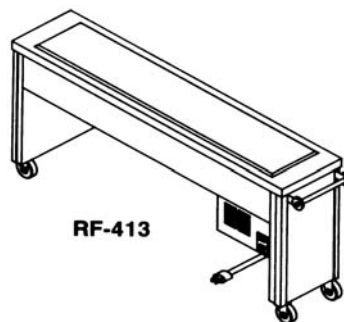

Frost Top Slim Line Units 18" Wide			
RF-412	2 pans, 57" long	270	Consult Factory
RF-413	3 pans, 83" long	320	
RF-414	4 pans, 109" long	370	
RF-415	5 pans, 135" long	420	

Cold Pan Regular Units 26" Wide			
RIF-602	2 pans, 41" long	230	Consult Factory
RIF-603	3 pans, 59" long	280	
RIF-604	4 pans, 77" long	330	
RIF-605	5 pans, 95" long	380	
RIF-606	6 pans, 113" long	430	
RIF-607	7 pans, 133" long	480