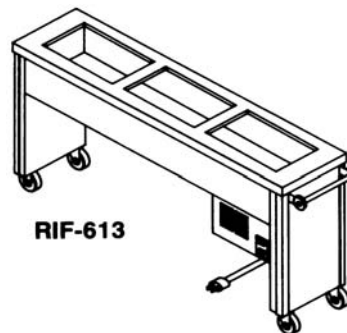

Cold Pan Slim Line Units 18" Wide			
RIF-612	2 pans, 57" long	230	Consult Factory
RIF-613	3 pans, 83" long	280	
RIF-614	4 pans, 109" long	330	
RIF-615	5 pans, 135" long	380	

Dessert and Salad Units			
RF-525	Refrigerated at 2 levels	850	Consult Factory
RF-515	Refrigerated at 2 levels	650	