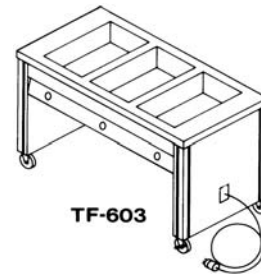

T-540

T-570

Prices are subject to change without notice, and are F.O.B. Bridgeport, N.J. Weights shown are approximate.

Tray Makeup Equipment Hot Food Caddys

Open Type	Ship Wt. / Lbs.	Price
TF-602 Hot Food Caddy, 2 Well	230	\$ 5,057.00
TF-603 Hot Food Caddy, 3 Well	348	6,288.00
TF-604 Hot Food Caddy, 4 Well	385	7,519.00
TF-605 Hot Food Caddy, 5 Well	422	8,752.00
TF-606 Hot Food Caddy, 6 Well	459	9,983.00