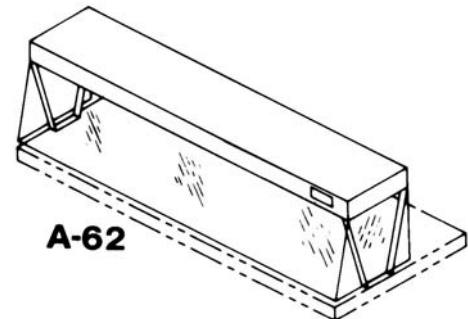

Accessories for Cold Food Caddys

Workshelf	Ship Wt. / Lbs.	Price
A-72 for 2 Well, 26" Wide Model	9	$ 904.00
A-73 for 3 Well, 26" Wide Model	12	939.00
A-74 for 4 Well, 26" Wide Model	15	973.00
A-71 for 5 Well, 26" Wide Model	18	1,005.00
A-90 for 2 Well, 18" Wide Model	9	939.00
A-91 for 3 Well, 18" Wide Model	12	987.00

Push Handle	Ship Wt. / Lbs.	Price
A-15 for 26" Wide Unit	3	364.00
A-16 for 18" Wide Unit	2	364.00

Undershelf	Ship Wt. / Lbs.	Price
A-92 for 2 Well, 26" Wide Model	9	779.00
A-93 for 3 Well, 26" Wide Model	12	877.00
A-94 for 4 Well, 26" Wide Model	15	973.00
A-97 for 5 Well, 26" Wide Model	18	1,069.00
A-95 for 2 Well, 18" Wide Model	9	787.00
A-96 for 3 Well, 18" Wide Model	12	883.00

Overshelf	Ship Wt. / Lbs.	Price
A-64 for 2 Well, 26" Wide Model	8	1,064.00
A-65 for 3 Well, 26" Wide Model	10	1,101.00
A-66 for 4 Well, 26" Wide Model	12	1,141.00
A-63 for 5 Well, 26" Wide Model	14	1,181.00
A-86 for 2 Well, 18" Wide Model	8	1,101.00
A-87 for 3 Well, 18" Wide Model	10	1,243.00

Sneeze Protector (includes Overshelf)	Ship Wt. / Lbs.	Price
A-60 for 2 Well, 26" Wide Model	10	2,112.00
A-61 for 3 Well, 26" Wide Model	13	2,197.00
A-62 for 4 Well, 26" Wide Model	16	2,278.00
A-83 for 5 Well, 26" Wide Model	19	2,363.00
A-84 for 2 Well, 18" Wide Model	12	2,197.00
A-85 for 3 Well, 18" Wide Model	13	2,477.00

Accessories (Optional Extra)	Ship Wt. / Lbs.	Price
ACC-52 Replacement Corner Bumpers (4)	1	158

A-62